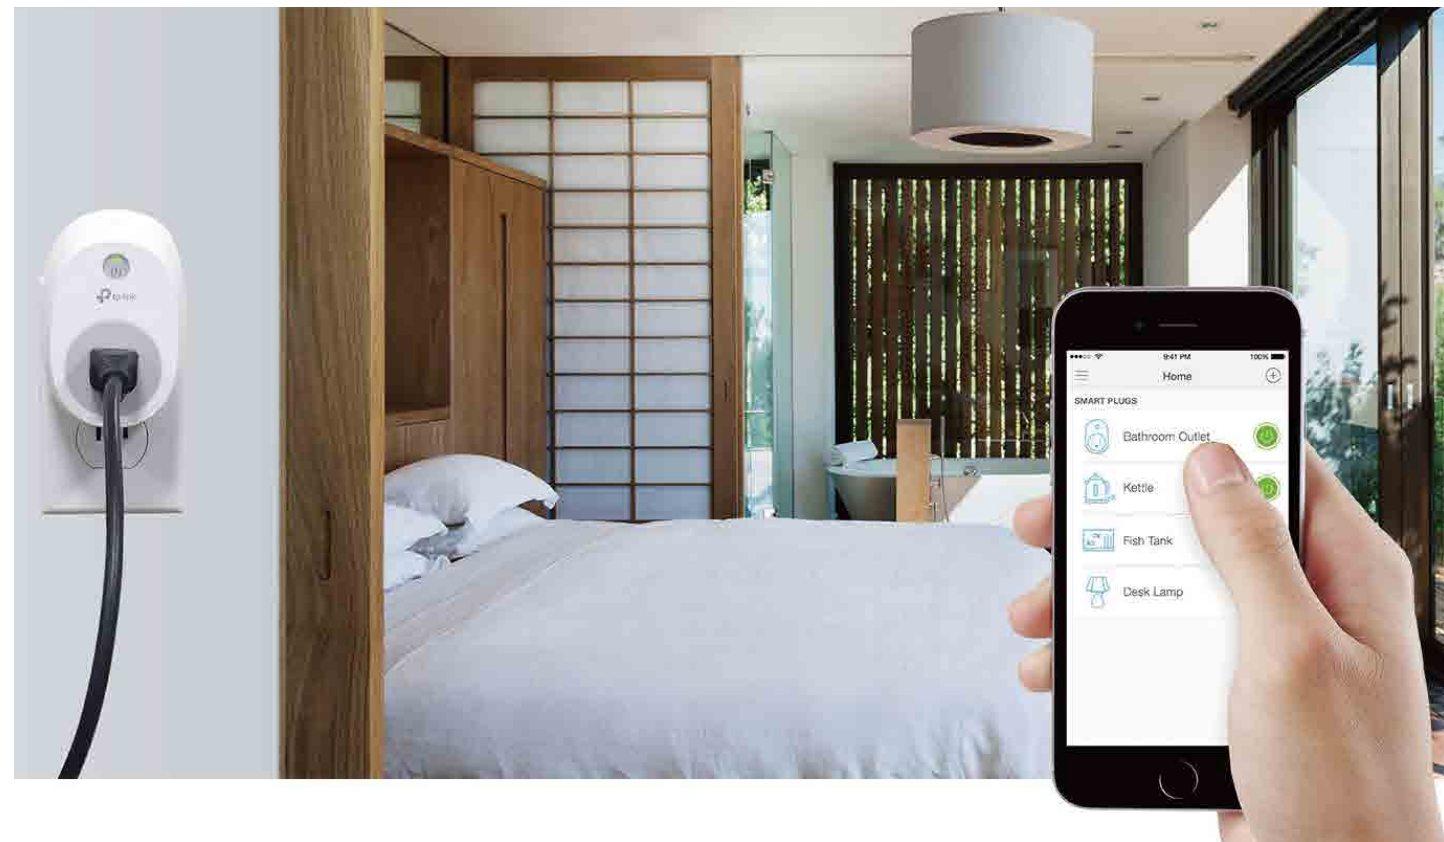

Smart Wi-Fi Plug

HS100

-  Smart Home
-  Remote Access
-  Scheduling
-  Away Mode
-  Kasa for Mobile

Highlights

Easily Manage Your Home Electronics Anytime, Anywhere

The Smart Plugs are easy to set up, and make it easier to manage your home electronics anywhere in the world with a tap of your smartphone. You can also schedule the Smart Plugs to automatically power electronics on and off as needed.

- **Anywhere and Anytime** – Easy setup and control devices connected to the Smart Plugs anywhere with the free Kasa app.
- **Schedule and Timer** – Schedule the Smart Plugs to automatically power electronics on and off as needed, like setting lights to come on at dusk or turn off at sunrise.