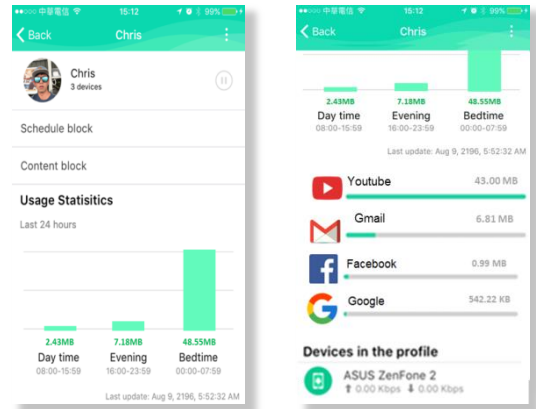

Tri-Band Wi-Fi System You Can Rely On

Whether you're in the basement, the garden or the living room, you want all your Wi-Fi devices to work smoothly. The ASUS Lyra whole home Wi-Fi system uses three interconnected Wi-Fi nodes to deliver a super-fast, reliable and secure signal to every corner of your home.

More Bands, More Capacity

Lyra has three separate frequency bands. One band is dedicated to inter-node connections, leaving the other two completely free for full-bandwidth device connections.

Smart Antennas for Stable Wi-Fi

Each Lyra node automatically optimizes its connections to the other nodes, ensuring the most stable Wi-Fi signal at all times.

Take Care of Your Family

Keep an eye on your family members' network usage and adjust the time/application allowance for each person. The most cutting-edge parental controls on Lyra allows you to block specific mobile apps and web domain without totally block the

One App for All

With the ASUS Hive app you can set up, manage, and diagnose your network — even without a PC!

What's Inside the Box

- Lyra x 3
- 2m Ethernet cable
- Power adapters
- Quick start guide

Specifications