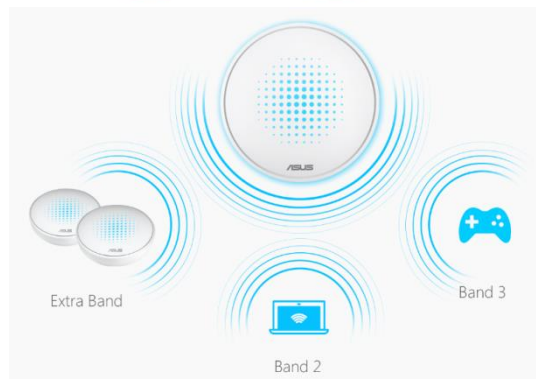

Lyra

Complete Home Wi-Fi Corner to Corner Coverage

- **Tri-Band Wi-Fi System You Can Rely On**
 - A dedicated 5GHz high speed connection deliver a super-fast reliable and secure signal to every corner of your home.
- **Smooth Wi-Fi, Always**
 - Lyra connects you to the best signal source wherever you're in the home.
- **Smart Antennas for Stable Wi-Fi**
 - Each Lyra node automatically optimizes its connections to the other nodes, ensuring the most stable Wi-Fi signal at all times

Tri-Band Wi-Fi System You Can Rely On

Whether you're in the basement, the garden or the living room, you want all your Wi-Fi devices to work smoothly. The ASUS Lyra whole home Wi-Fi system uses three interconnected Wi-Fi nodes to deliver a super-fast, reliable and secure signal to every corner of your home.

More Bands, More Capacity

Lyra has three separate frequency bands. One band is dedicated to inter-node connections, leaving the other two completely free for full-bandwidth device connections.

Smart Antennas for Stable Wi-Fi

Each Lyra node automatically optimizes its connections to the other nodes, ensuring the most stable Wi-Fi signal at all times.

Take Care of Your Family

Keep an eye on your family members' network usage and adjust the time/application allowance for each person. The most cutting-edge parental controls on Lyra allows you to block specific mobile apps and web domain without totally block the