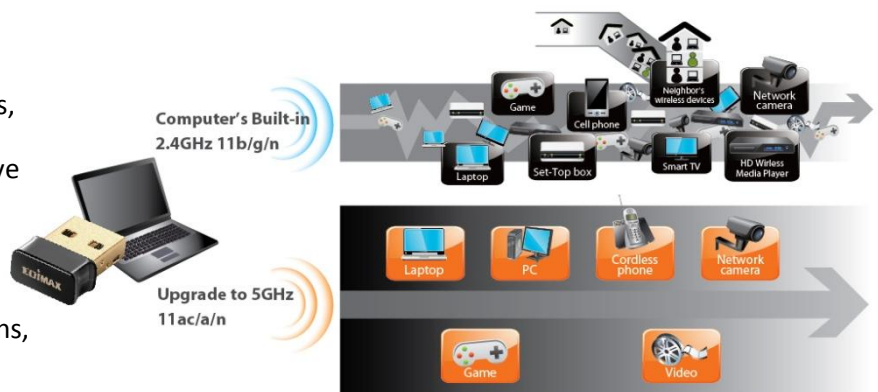

5GHz Connectivity

Enjoy a better, smarter wireless experience with the super-fast, interference-free 5GHz frequency band. At speeds of up to 433Mbps, the EW-7711ULC is great for online gaming, video streaming or other bandwidth-intensive tasks which are too much for the standard 2.4GHz Wi-Fi frequency to handle. As the world's first dedicated 11ac 5GHz adapter, the EW-7711ULC unlocks a new world of intelligent Wi-Fi performance and applications, future-proofing your laptop to communicate and sync with the next wave of 11ac-ready smartphones and tablets.