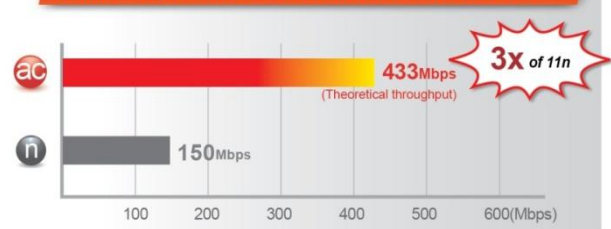

Next Generation Wi-Fi Standard

The Edimax EW-7711ULC is the next generation of Wi-Fi adapter, compatible with the draft 802.11ac standard and delivering speeds of up to 433Mbps at 5GHz - almost three times as fast as 802.11n. Upgrade PCs and notebooks to super high speed 802.11ac Wi-Fi and enjoy streaming video and data.

Maximum Speed: Next Generation 802.11ac vs. 802.11n