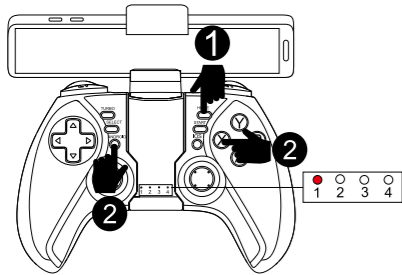

Android HID Gamepad Mode Instruction

Operation Instruction:

1. 1 Press [HOME] button to Power on gamepad ;
2. 2 Press [X+ANDROID] buttons till [LED3] indicator flashes fastly into pair status of HID Gamepad mode;
3. 3 Turn to the [Setting Panel] to turn on [Bluetooth] to start search services;
4. 4 Few seconds later get the device list of [XC-5800] , click to pair and connect;
5. 5 [LED3] indicator is long on while bluetooth connect successfully. (Detailed information is in accordance with the final)