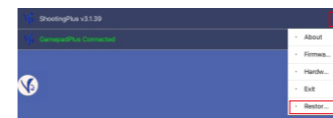

Note:Please forget the device and reconnect after resetting the data.

Sleep mode & re-connect

Without any operation, 5-10 minutes later, the gamepad will turn into sleeping mode.Press the [HOME] button shortly, the gamepad will power on and connect the device automatically. (Paired and connected at last time)

Note:
The bluetooth function on the device must be kept on-state.

Power Off

Press the [HOME] button 3-5 seconds, all indicators black out, the gamepad power off.