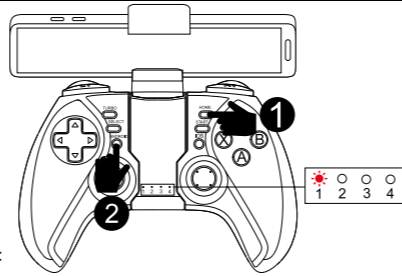

Bluetooth® Game Controller for Android & Windows

User Manual
XC-5800

Box Contents:

- 1 x Bluetooth® Game Controller
- 1 x USB Charging Cable

Product Diagram:

Android Direct-Play Mode Instruction

Operation Instruction:

- 1 Press [HOME] button to Power on gamepad ;
- 2 Press [X+ANDROID] buttons till [LED3] indicator flashes fastly into pair status of Direct-Play mode;
- 3 Turn to the [Setting Panel] to turn on [Bluetooth] to start search services;
- 4 Few seconds later get the device list of [XC-5800] , click to pair and connect;
- 5 [LED1] indicator is long on while bluetooth connect successfully. (Detailed information is in accordance with the final)