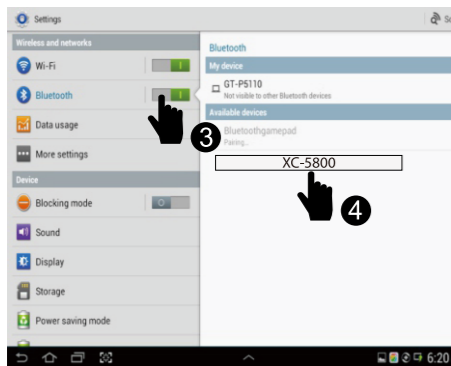

Bluetooth® Game Controller for Android & Windows

Box Contents:

- 1 x Bluetooth® Game Controller
- 1 x USB Charging Cable

Product Diagram:

Android Direct-Play Mode Instruction

Operation Instruction:

1. 1 Press [HOME] button to Power on gamepad ;
2. 2 Press [X+ANDROID] buttons till [LED3] indicator flashes fastly into pair status of Direct-Play mode;
3. 3 Turn to the [Setting Panel] to turn on [Bluetooth] to start search services;
4. 4 Few seconds later get the device list of [XC-5800] , click to pair and connect;
5. 5 [LED1] indicator is long on while bluetooth connect successfully. (Detailed information is in accordance with the final)

Add or Edit on Android

The gamepad is with built-in memo chip saved setting data for 4 games, if you want to revise settings, follow these steps:

- 1.Log in Google Play Store to download the app "ShootingPlus" and install it to you android mobile/tablet pc.
- 2.Open the floating window for "ShootingPlus".
- 3.Connect the controller to your android device.Open the App.
- 4.Enter the game,press " START "Button on the controller to release the keymapping menu as below photo on PUBG mobile.
- 5.Move the buttons to the position of the correspondence virtual buttons as your style.
- 6.Tap "SAVE" the settings and close it to enjoy your games.

7.Reset the default setting data: Open the app-Tap the icon ⚙️ on the right corner-Restory-OK

Note:Please forget the device and reconnect after resetting the data.

Sleep mode & re-connect

Without any operation, 5-10 minutes later, the gamepad will turn into sleeping mode.Press the [HOME] button shortly, the gamepad will power on and connect the device automatically. (Paired and connected at last time)

Note:
The bluetooth function on the device must be kept on-state.

Power Off