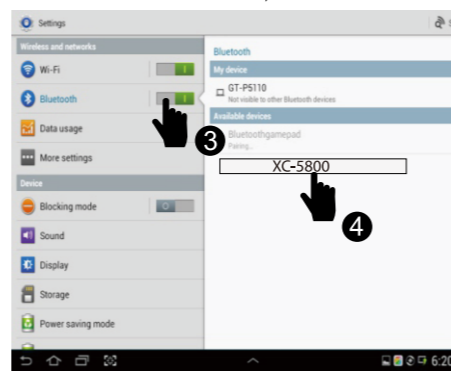

Bluetooth® Game Controller for Android & Windows

Box Contents:

- 1 x Bluetooth® Game Controller
- 1 x USB Charging Cable

Product Diagram:

Android Direct-Play Mode Instruction

Operation Instruction:

1. 1 Press [HOME] button to Power on gamepad ;
2. 2 Press [X+ANDROID] buttons till [LED3] indicator flashes fastly into pair status of Direct-Play mode;
3. 3 Turn to the [Setting Panel] to turn on [Bluetooth] to start search services;
4. 4 Few seconds later get the device list of [XC-5800] , click to pair and connect;
5. 5 [LED1] indicator is long on while bluetooth connect successfully. (Detailed information is in accordance with the final)

Add or Edit on Android

The gamepad is with built-in memo chip saved setting data for 4 games, if you want to revise settings, follow these steps:

- 1.Log in Google Play Store to download the app "ShootingPlus" and install it to you android mobile/tablet pc.
- 2.Open the floating window for "ShootingPlus".
- 3.Connect the controller to your android device.Open the App.
- 4.Enter the game,press " START "Button on the controller to release the keymapping menu as below photo on PUBG mobile.
- 5.Move the buttons to the position of the correspondence virtual buttons as your style.
- 6.Tap "SAVE" the settings and close it to enjoy your games.

7.Reset the default setting data: Open the app-Tap the icon ⚙️ on the right corner-Restory-OK

Note:Please forget the device and reconnect after resetting the data.

Sleep mode & re-connect

Without any operation, 5-10 minutes later, the gamepad will turn into sleeping mode.Press the [HOME] button shortly, the gamepad will power on and connect the device automatically. (Paired and connected at last time)

Note:
The bluetooth function on the device must be kept on-state.

Power Off