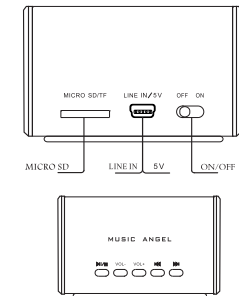

Rechargeable Speaker w/ MP3 Player

USER MANUAL

MODEL: XC5176

ICON AND FUNCTION EXPLANATION

ICON AND FUNCTION EXPLANATION

- This digital speaker can be deemed as perfect combination of classic and modern performance, and it is praised as masterpiece of audio boxes.
- New mini aluminum vibration film loud speaker, which has clear alt and pure woof. The unique design makes tone performance perfect.
- Mini audio box with new concept integral stereo portable mobile music, connecting your MP3, MP4, CD, DVD, iPod, iPhone, GPS, PSP, mobile phone, notebook computer, Micro SD/TF card, etc.

— 1 —

- Metallic shell shows noble and fashionable, out of ordinary, with many colours, several solutions; for your option.
- Several power supply manners including battery, computer USB, adaptor DC-5V allow you to enjoy the charm of digital products at any time.

SPEAKER'S FUNCTIONAL PARAMETER

- Output: RMS 6W (3W+3W) THD=10%
- Frequency response: 150-18000HZ (±3dB)
- Signal and noise ratio of power amplifier: ≥80dB
- Loud Speaker 1.77 inches (external diameter 45mm) Magnetic resistant 4Ohms
- Power supply: 5V/1000mA AC power adapter, computer USB power rotate connect line (can choose)

USE EXPLANATION

- Battery: built-in Lithium battery, can play music and charge when use USB power.
- DC-5V: Direct current 5V (0.4A-1A) power adapter, use USB power supply
- OFF/ON: On-off set to OFF then already close power supply, set to ON then audio by merit exportation
- MICRO SD: Put TF card or Micro SD card into this hole.

— 2 —

- Charging: Use computer USB power or DC-5V adaptor as power supply and charge, when power off, indicator light turns red while charging, once charging completes, the light turns off; When power on, indicator light turns pink while charging; if power on but not charging, indicator light turns blue.

Special Prompt

- XC5176 functions as MP3 decoding, capable of directly inserting the Micro SD/TF card for playing music. It is the optional MP3 mate for Micro SD/TF card.
- For playing, Stop key, VOL- for volume down by steps, and VOL+ for volume up by steps.
- Last music and next music
- JH-MD05 can decode the MP3 format music play.
- When the Micro SD/TF is directly inserted, music will be played in the least volume. Now you can press VOL+ to turn up volume.
- Default mode is Line In mode, Insert Micro SD/TF card it will change to Micro SD/TF mode automatically to play music.

— 3 —