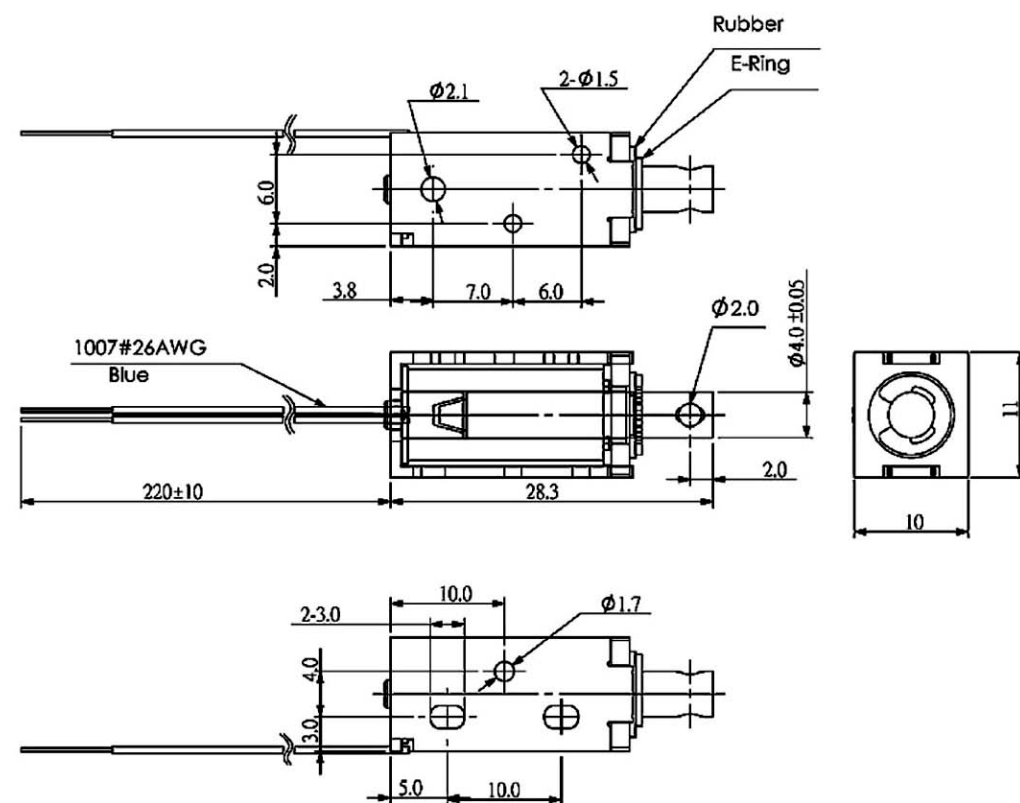

SS0900 (RoHS)

unit : mm

RATED VOLTAGE	DC12V
OPERATION VOLTAGE RANGE	DC10.8V~DC13.2V
RATED CURRENT	0.09A
DC RESISTANCE	130.9Ω ± 10% AT 20°C
PULL FORCE	RATED VOLTAGE DC 12V STROKE 0MM , FORCE ≥ 130g STROKE 3MM , FORCE ≥ 8g