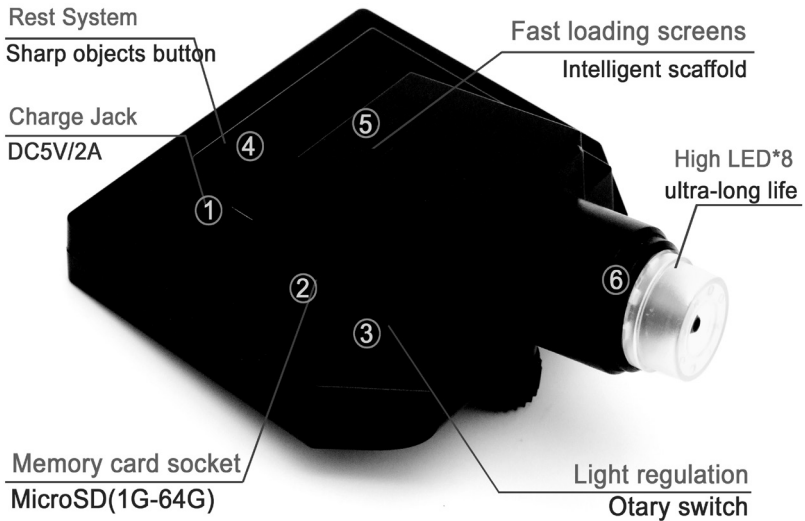

MODE

Mode Button

Recording Video Mode

Taking Photos Mode: 5M, 2M, 1.3M, VGA, Press OK button to take photos

Playback Mode: Delete, Lock / Unlock

Left, Right and OK Button

OK: Photo / Video, Open Key

Power On / Off

Press it once to turn on, press again to turn off.

FEATURES:

1. Power DC Interface (5P Mini)
2. Memory Card Socket (microSD) : 1-64GB
3. Brightness Adjust Button
4. Reset Button: Restore the system. If the unit stops working, press the button with a sharp object to restart it.
5. Fast loading 4 holes bayonet, push the bracket 4 claws into the bayonet hearing a click, assembly is complete.
6. High brightness 8 LEDs, available for up to 100,000 hours.