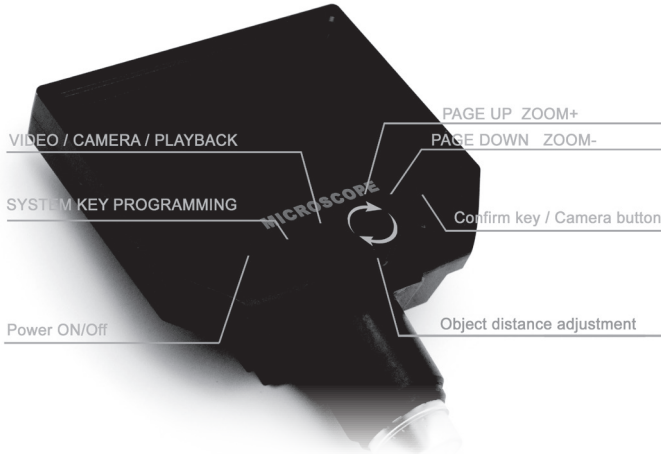

protech

Digital Microscope with 4.3" Display

HOBBYIST

User Manual

QC3193

MAIN PARAMETERS:

- Pixel: HD 3.6 megapixels
- Display screen: 4.3" HD LCD Display
- Magnification: 1-600X continuous amplification system
- Distance between object: 15 mm to infinity (depend on the different distance)
- With built-in lithium battery, available for working more than 6 hours continuously

The silicone suction cup will not leave marks on any surface, after long-term usage. It can be cleaned with water when there's dust on the surface.

The closest distance of microscope and the goal is 15mm, the magnifying time is the maximum, the magnifying time will be smaller as the distance increase.

BUTTON LAYOUT:

MENU

Function Setting Key

Resolution: 1080p, 720p, VGA

Date Tag: Displayed / Not Displayed

Motion Detection: On / Off (When it's on it will start to record a video automatically, as soon as detecting movement.)

Press it once to turn on, press again to turn off.

FEATURES:

1. Power DC Interface (5P Mini)
2. Memory Card Socket (microSD) : 1-64GB
3. Brightness Adjust Button
4. Reset Button: Restore the system. If the unit stops working, press the button with a sharp object to restart it.
5. Fast loading 4 holes bayonet, push the bracket 4 claws into the bayonet hearing a click, assembly is complete.
6. High brightness 8 LEDs, available for up to 100,000 hours.