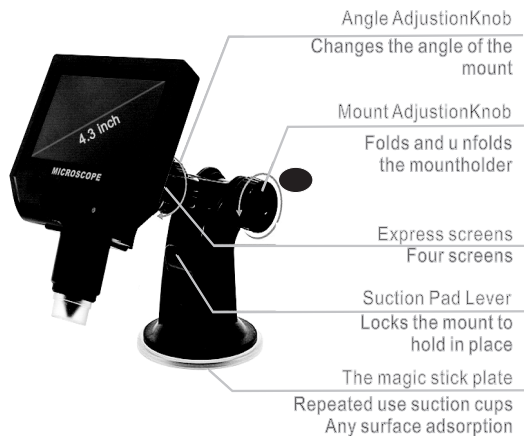

MAIN PARAMETERS:

- Pixel: HD 3.6 megapixels
- Display screen: 4.3" HD LCD Display
- Magnification: 1-600X continuous amplification system
- Distance between object: 15 mm to infinity (depend on the different distance)
- With built-in lithium battery, available for working more than 6 hours continuously

The high capacity lithium battery needs about 4 hours to be fully charged. When it is being charged, the display will show . When it is fully charged it will show .

INTELLIGENT UNIVERSAL SUPPORT:

The intelligent universal support is super light and powerful, can be absorbed on the surface of glass, ceramic, marble, plastic board and others.