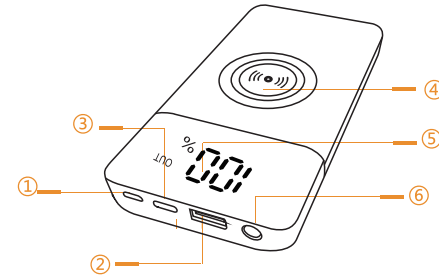

# s111 说明书

材质: 128G双铜纸

尺寸: 80\*80mm

**POWERTECH**

Wireless Power Bank  
MB3816

User Manual

### Specifications

BRAND	POWERTECH
MODEL	MB3816
Material	ABS
Batteries	Li-Polymer battery
Capacity	10000mAh
Input Voltage Current	DC5V / 2.1A
Output Voltage Current	DC5V / QC.3.0
Wireless Output	10 W

### Product Detail Introduction

- ① Micro USB charging port
- ② USB interface
- ③ TYPE-C port (both input and output)
- ④ Wireless charge area
- ⑤ LED Display screen
- ⑥ Alimentation