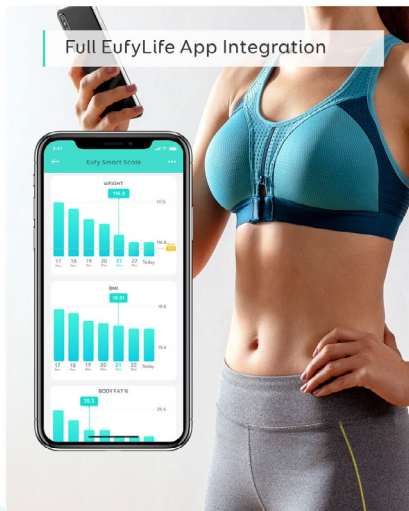

See all the historical data of your progress and health trends with ease.

Note: Do not use this device if you are wearing a pacemaker or other medical devices inside your body.

UNIQUE USERS

eufy Smart Scale C1 is intelligent enough to match measurements to the correct user profile, automatically.

EASY TO USE

1. Open EufyLife app
2. Step on
3. Understand your body

Your data is encrypted before being transmitted via Bluetooth from Smart Scale to your smartphone to ensure security and privacy in the EufyLife app; it is only used to calculate your physical parameters and will never be used for other purposes.