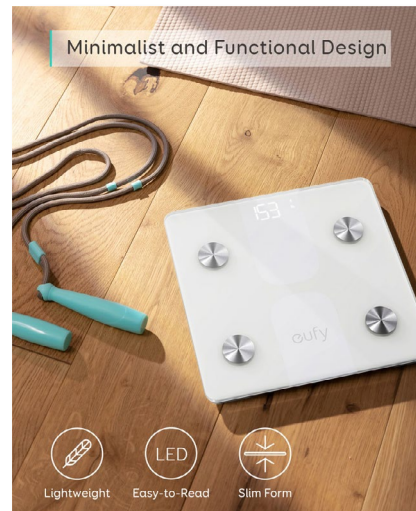

SPECIFICATIONS

PRODUCT MODEL	T9146H11 (Black) & T9146H21 (White)
POWER SOURCE	4.5 V (3 x AAA batteries)
LED DISPLAY	67 x 29 mm
MEASUREMENT UNITS	Pound / Kilogram
UNIT INCREMENTS	0.1 lb / 0.1 kg
BODY FAT UNIT INCREMENTS	0.1 %
BODY WATER UNIT INCREMENTS	0.1 %
MUSCLE MASS UNIT INCREMENTS	0.1 %
MEASUREMENT RANGE	11lb - 397lb / 5kg - 180kg
WORKING ENVIRONMENT	Temperature: 5 - 40 °C Humidity: 20 - 90% RH
STORAGE ENVIRONMENT	Temperature: -20 - 50 °C Humidity: <= 90% RH
DIMENSION	11 x 11 x 0.9 in / 280 x 280 x 23 mm
NET WEIGHT	3.31 lb / 1.5 kg

WHAT'S IN THE BOX