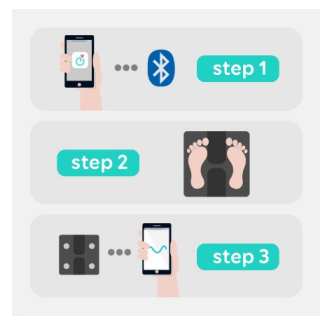

EASY TO USE

1. Open EufyLife app
2. Step on
3. Understand your body

Your data is encrypted before being transmitted via Bluetooth from Smart Scale to your smartphone to ensure security and privacy in the EufyLife app; it is only used to calculate your physical parameters and will never be used for other purposes.