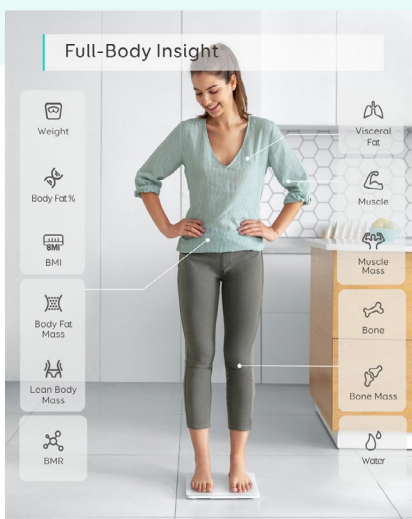

MEASUREMENTS MADE EASY FOR ALL

Eufy Smart Scale tracks multiple aspects of your health to provide you with a holistic insight into your well-being.

NO SHARP CORNERS

The rounded-glass top plate safeguards you from bumping into pointed edges.

See all the historical data of your progress and health trends with ease.

Note: Do not use this device if you are wearing a pacemaker or other medical devices inside your body.

UNIQUE USERS

eufy Smart Scale C1 is intelligent enough to match measurements to the correct user profile, automatically.

EASY TO USE

1. Open EufyLife app
2. Step on
3. Understand your body

Your data is encrypted before being transmitted via Bluetooth from Smart Scale to your smartphone to ensure security and privacy in the EufyLife app; it is only used to calculate your physical parameters and will never be used for other purposes.