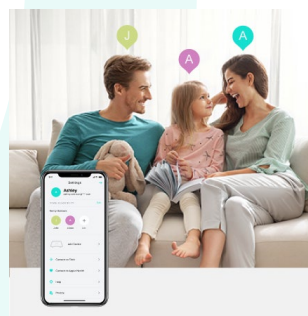

Body Fat Mass

BMI

BMR

Bone Mass

Water

Visceral Fat

Muscle Mass

INSTANT BLUETOOTH CONNECTION

Fast wireless data transfer means you can view your measurements in seconds.

According to system requirements for Android 6.0 and above, the app needs your access to your location to use Bluetooth.

KNOW YOUR BODY

See all the historical data of your progress and health trends with ease.

Note: Do not use this device if you are wearing a pacemaker or other medical devices inside your body.

UNIQUE USERS

eufy Smart Scale C1 is intelligent enough to match measurements to the correct user profile, automatically.