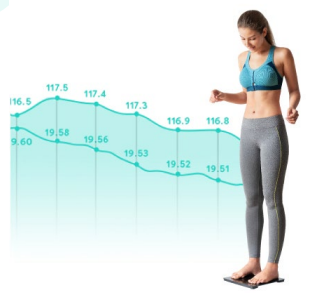

MEASUREMENTS MADE EASY FOR ALL

Eufy Smart Scale tracks multiple aspects of your health to provide you with a holistic insight into your well-being.

NO SHARP CORNERS

The rounded-glass top plate safeguards you from bumping into pointed edges.

Measurements Made Easy for All

Just step onto Smart Scale C1 to track 12 essential body measurements.

12 MEASUREMENTS TO GIVE YOU A HOLISTIC VIEW OF YOUR HEALTH

Weight

Muscle

Lean Body Mass

Body Fat

Bone

Body Fat Mass

BMI

BMR

Bone Mass

Water

Visceral Fat

Muscle Mass

INSTANT BLUETOOTH CONNECTION

Fast wireless data transfer means you can view your measurements in seconds.

According to system requirements for Android 6.0 and above, the app needs your access to your location to use Bluetooth.

KNOW YOUR BODY