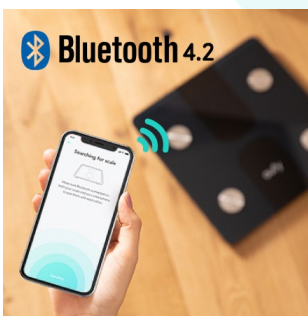

Measurements Made Easy for All

Just step onto Smart Scale C1 to track 12 essential body measurements.

12 MEASUREMENTS TO GIVE YOU A HOLISTIC VIEW OF YOUR HEALTH

Weight

Muscle

Lean Body Mass

Body Fat

Bone

Body Fat Mass

BMI

BMR

Bone Mass

Water

Visceral Fat

Muscle Mass

INSTANT BLUETOOTH CONNECTION

Fast wireless data transfer means you can view your measurements in seconds.

According to system requirements for Android 6.0 and above, the app needs your access to your location to use Bluetooth.

KNOW YOUR BODY