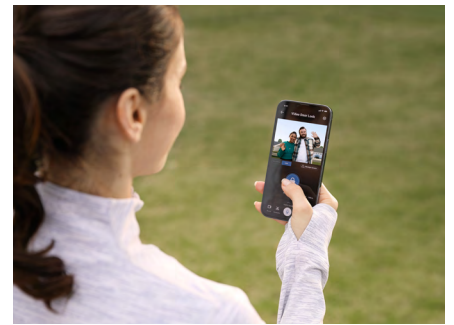

The See-Everything Smart Lock  
**Video Smart Lock**

**Advanced 3-in-1 integration**

Combines a 2K camera, advanced video doorbell notification technology, and the fastest Smart Lock fingerprint security into 1 device. Plus, you can store recordings without paying a subscription fee—securing your home and your wallet.

**See Clearly in 2K**

With a powerful 2K camera, you will notice every detail. The 160° large field-of-view shown in a 4:3 format makes viewing your front door natural and enjoyable. Plus, Wide Dynamic Range technology makes video clear in the day, while 4 infrared lights ensure you'll see everything at night.

**Unlock Convenience**

The cutting-edge chip and ultra-thin fingerprint film recognize you precisely in 0.3 Seconds, and unlock your door in 1 second. You can also control your smart lock from eufy Security App, talk to your Alexa or Google Voice Assistant, and of course you can use the keypad and keys.

**No Monthly Fee**

No Strings Attached: Never pay a subscription fee and protect your privacy at the same time with built-in local storage on Chime. Your digital fingerprints and recordings are guarded by Advanced Encryption to ensure only you and the people you trust see them. (SD card not included)