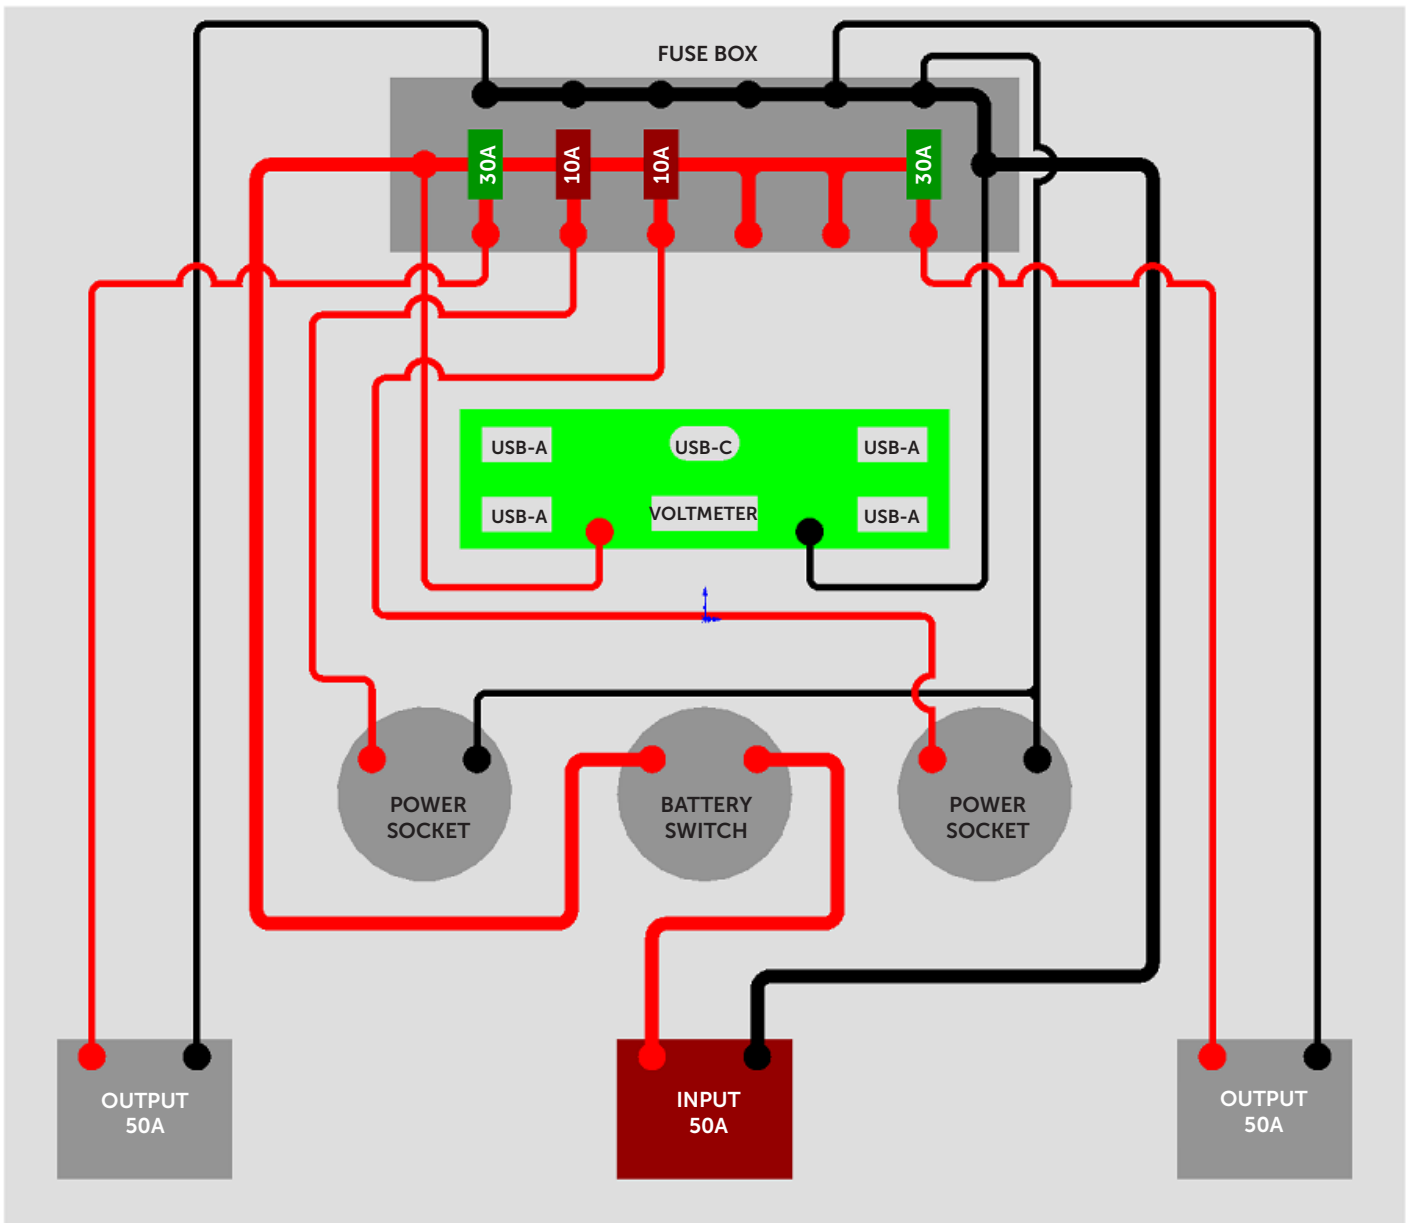

12/24V Mini Power Hub

Wiring Diagram

Distributed by:
Electus Distribution Pty Ltd
46 Eastern Creek Dr, Eastern Creek NSW 2766 Australia

www.electusdistribution.com.au
Made in China