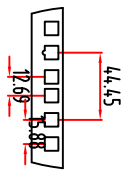

bottom

front

side

back

top

Part No.	HB5172
Description	9U Wall Cabinet