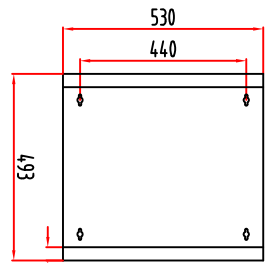

bottom

front

side

back

top

Part No.	HB5172
Description	9U Wall Cabinet