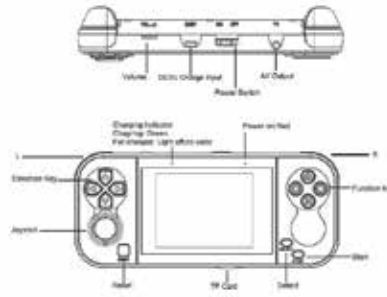

Handheld Game Console

User Manual GT4295

Box Contents:

- 1 x Handheld Game Console
- 1 x Inbuilt 16GB microSD Card
- 1 x RCA to 3.5mm TV Out Cable
- 1 x USB Micro B Charging Cable

Product Diagram:

Operation:

1. Insert the USB plug of the USB charging cable into a USB mains power adaptor or computer USB port.
2. Insert the USB plug of the USB charging cable into the power socket located on the top of the game console.