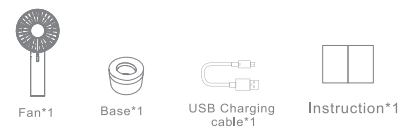

Included Accessories

Distributed by:
TechBrands by Electus Distribution Pty. Ltd.
320 Victoria Rd, Rydalmere
NSW 2116 Australia
Ph: 1300 738 555
Int'l: +61 2 8832 3200
Fax: 1300 738 500
www.techbrands.com

Made in China

6