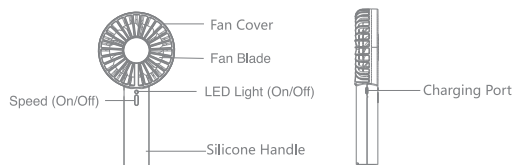

## Product Diagram

- ① Exhaust hood
- ② LED lamp
- ③ Cover
- ④ Fan
- ⑤ motor
- ⑥ Air inlet
- ⑦ PCB
- ⑧ Switch button
- ⑨ Battery
- ⑩ base
- ⑪ Silica gel

3