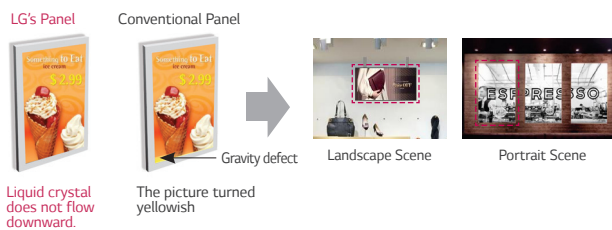

Slim Design Affordable

32"/42"/47"/55"/65" FULL HD DISPLAY LS33A

SLIM DESIGN

Direct-LED panel featuring slim BLU offers stylishly slim monitors designed to fit perfectly into narrow spaces in retail shops while ensures high energy efficiency

Slim Design

PORTRAIT/LANDSCAPE MODES

Portrait/Landscape Scene available

COST-EFFECTIVE SOLUTION

SuperSign embedded player is suitable for running simple content in an effort to save cost and ease of installation and maintenance as well