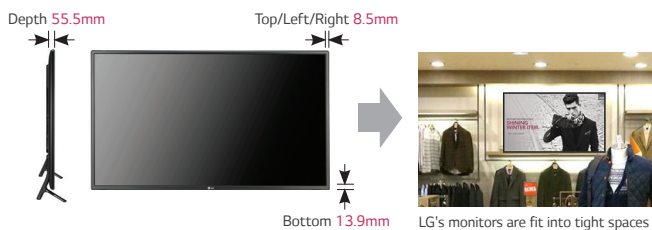

Slim Design Affordable

32"/42"/47"/55"/65" FULL HD DISPLAY LS33A

SLIM DESIGN

Direct-LED panel featuring slim BLU offers stylishly slim monitors designed to fit perfectly into narrow spaces in retail shops while ensures high energy efficiency

Slim Design

PORTRAIT/LANDSCAPE MODES

Portrait/Landscape Scene available

COST-EFFECTIVE SOLUTION

SuperSign embedded player is suitable for running simple content in an effort to save cost and ease of installation and maintenance as well

LS33A SERIES 32", 42", 47", 55", 65"

FEATURES

- Brightness: 300nit(32"/42"/47"), 330nit(55"), 350nit(65")
- Direct-LED Display
- Portrait/Landscape Orientation
- Embedded Media Player
- Vertical Retail Targets : SMB (Small & Medium Business), Retailers
- Energy Star 6.0 Compliant
- IPS Panel
- Low Screen Temperature
- High Resistance to Blackening Defect
- Wide Viewing Angle