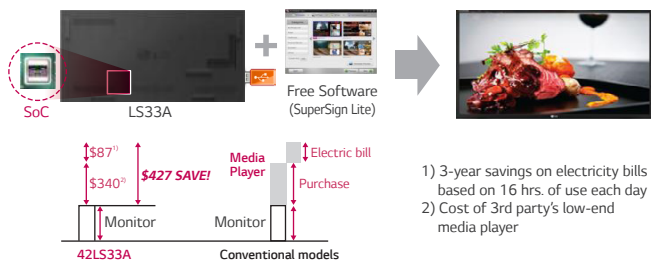

COST-EFFECTIVE SOLUTION

SuperSign embedded player is suitable for running simple content in an effort to save cost and ease of installation and maintenance as well

No need for an additional media player