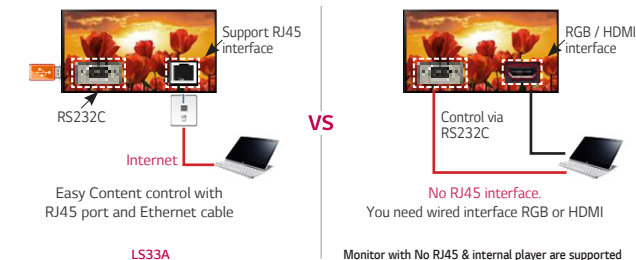

Slim Design

PORTRAIT/LANDSCAPE MODES

Portrait/Landscape Scene available

COST-EFFECTIVE SOLUTION

SuperSign embedded player is suitable for running simple content in an effort to save cost and ease of installation and maintenance as well

No need for an additional media player

REMOTE CONTROL VIA RS232C & NETWORK

SuperSign embedded player with RJ45 interface allows easy content transfer and control via network

Network based content control

LS33A SERIES 32", 42", 47", 55", 65"

FEATURES

- Brightness: 300nit(32"/42"/47"), 330nit(55"), 350nit(65")
- Direct-LED Display
- Portrait/Landscape Orientation
- Embedded Media Player
- Vertical Retail Targets : SMB (Small & Medium Business), Retailers
- Energy Star 6.0 Compliant
- IPS Panel
- Low Screen Temperature
- High Resistance to Blackening Defect
- Wide Viewing Angle