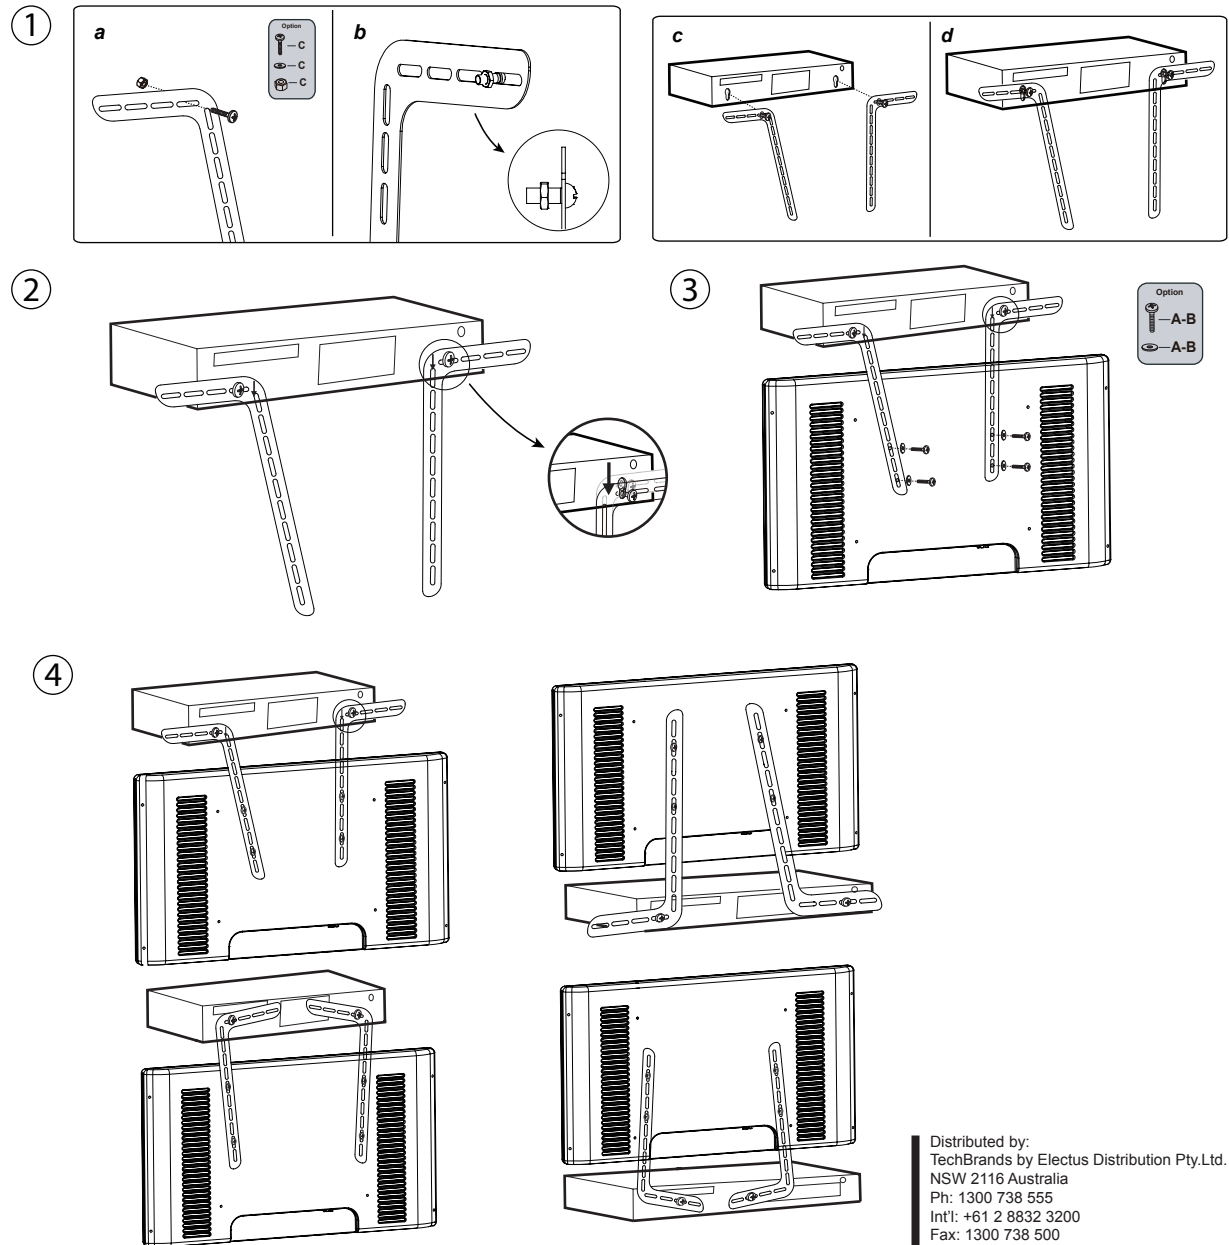

▶ INSTALLATION

Distributed by:
TechBrands by Electus Distribution Pty.Ltd.
NSW 2116 Australia
Ph: 1300 738 555
Int'l: +61 2 8832 3200
Fax: 1300 738 500
www.techbrands.com