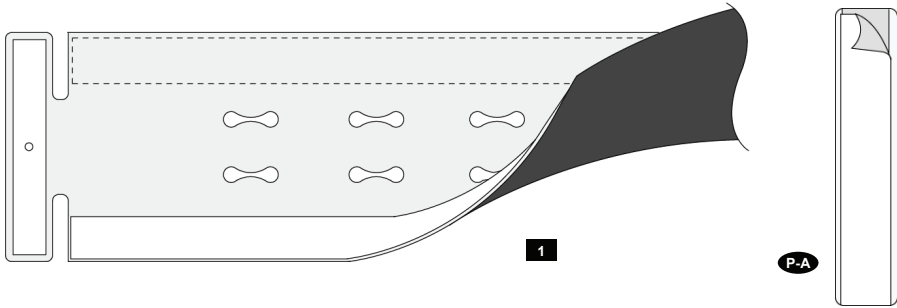

Cable Management Sleeve

CW-2856

User Manual

| Part # | Qty | Description |
|----------|-----|------------------------------------|
| P-A | 2 | VELCRO WITH TAPE |
| Contents | | |
| Part # | Qty | Description |
| 1 | 1 | REVERSABLE CABLE MANAGEMENT SLEEVE |