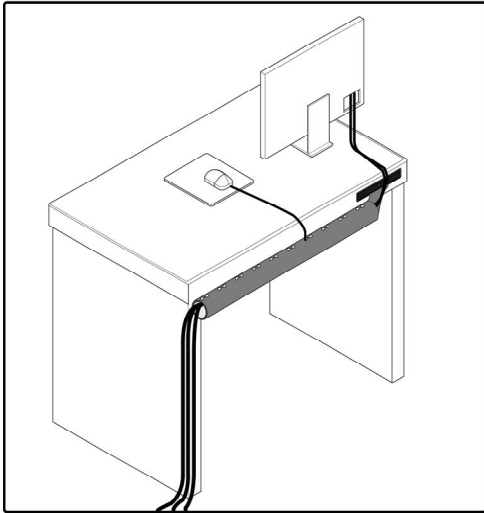

INSTALLATION OPTIONS

BEHIND DESK