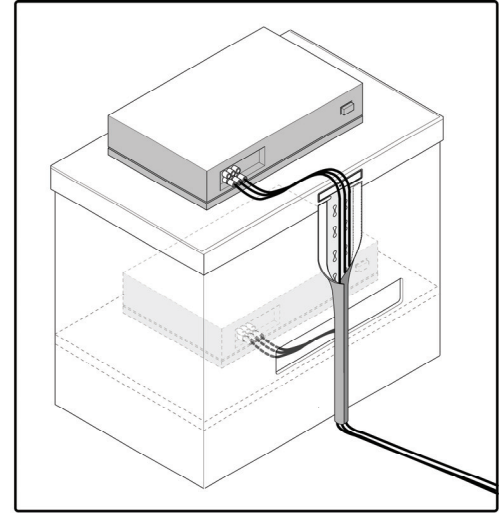

BEHIND ENTERTAINMENT CENTER