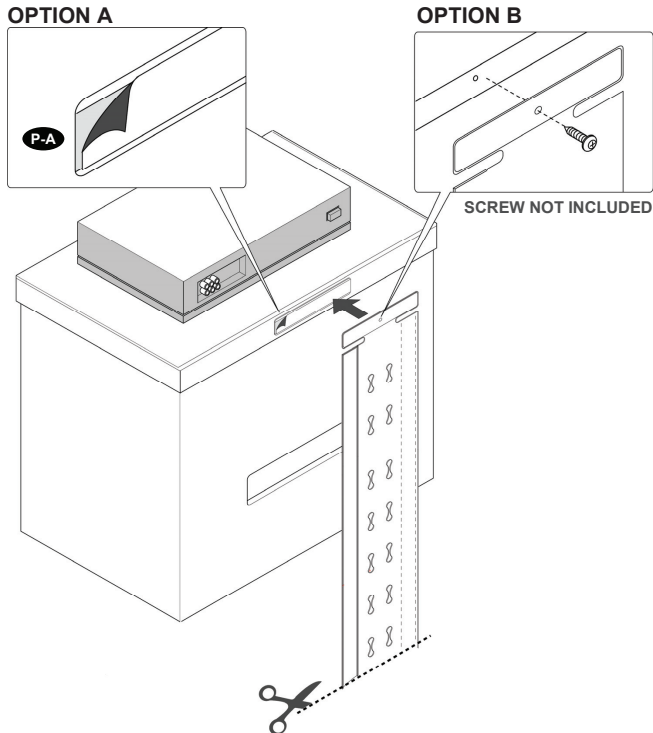

Part #	Qty	Description
P-A	2	VELCRO WITH TAPE
Contents		
Part #	Qty	Description
1	1	REVERSABLE CABLE MANAGEMENT SLEEVE

INSTALLATION OPTIONS

STEP - 01

STEP - 02

Distributed by:
TechBrands by Electus Distribution Pty.Ltd.
NSW 2116 Australia
Ph: 1300 738 555
Int'l: +61 2 8832 3200
Fax: 1300 738 500
www.techbrands.com