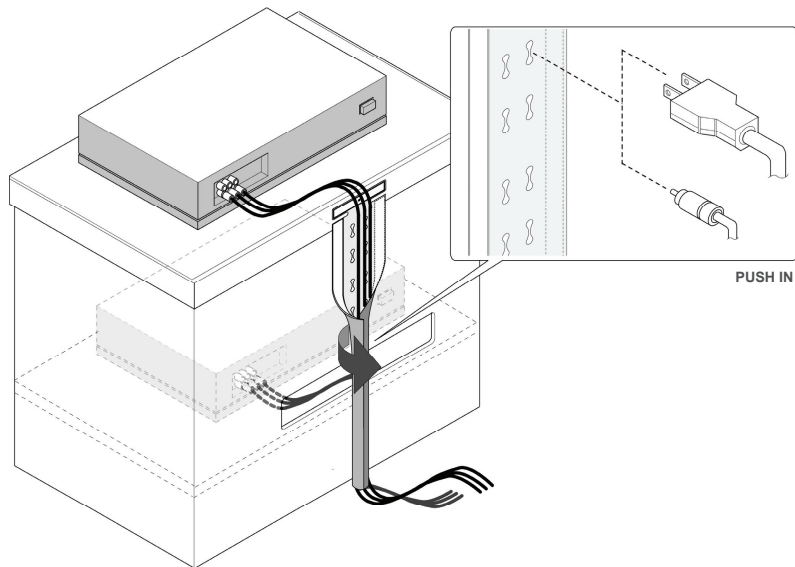

STEP - 02

Distributed by:
TechBrands by Electus Distribution Pty.Ltd.
NSW 2116 Australia
Ph: 1300 738 555
Int'l: +61 2 8832 3200
Fax: 1300 738 500
www.techbrands.com