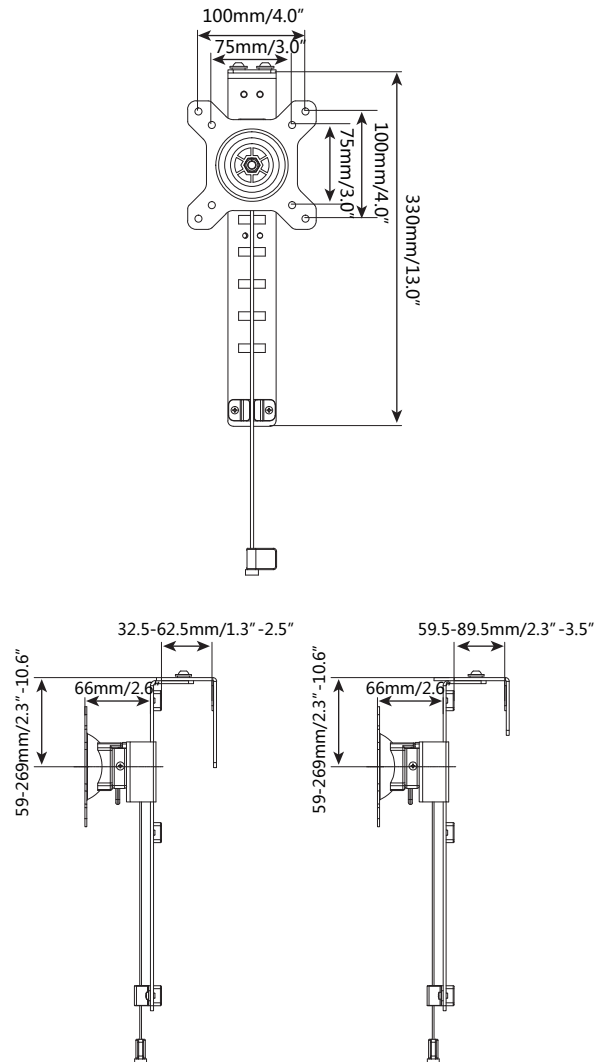

Hanging Cubicle Monitor Mount

VESA
75x75/100X100

	8kg(17.6lbs) max.
	13" - 27"(33-69cm) max.

CW-2834
User Manual

Tools Required (Not Included)

Product Diagram

Accessories

A	 S=4mm (x1)	 M6x8 (x2)
	 16X6.2X1.5 (x2)	 14X6.2X1 (x2)
B	 M4x12 (x4)	 M4x30 (x4)
	 13X5.5X16.5 (x4)	
C	 (x1)	
D	 (x2)	

Adjust the screws to the right clamping position

⑤

⑥

Note:
Select the right length to install