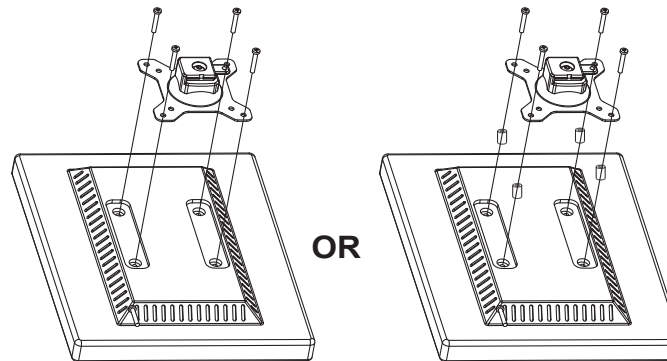

► Installation

①

②

②

OR

③

④

Adjust the screws to the right clamping position

⑤

⑥

Note:
Select the right length to install