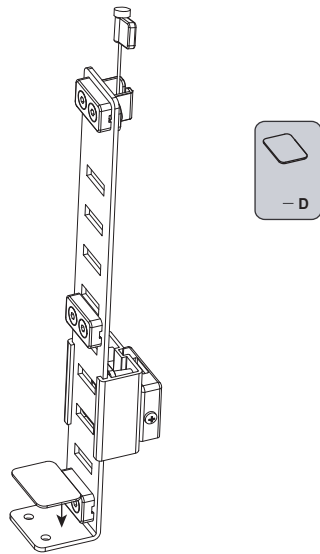

► Installation

①