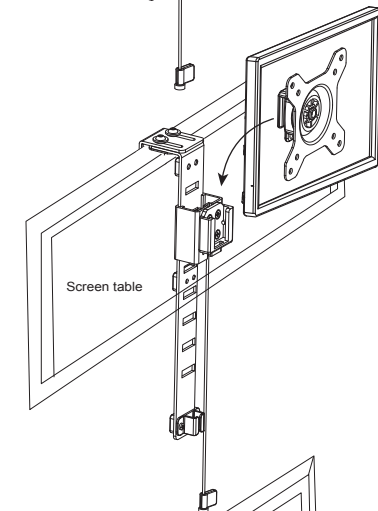

Hanging Cubicle Monitor Mount

VESA
75x75/100X100

	8kg(17.6lbs) max.
	13" - 27"(33-69cm) max.

CW-2834
User Manual

Tools Required (Not Included)

Product Diagram

Accessories

A	 S=4mm (x1)	 M6x8 (x2)
	 16X6.2X1.5 (x2)	 14X6.2X1 (x2)
B	 M4x12 (x4)	 M4x30 (x4)
	 13X5.5X16.5 (x4)	
C	 (x1)	
D	 (x2)	

Adjust the screws to the right clamping position

⑤

⑥

Note:
Select the right length to install