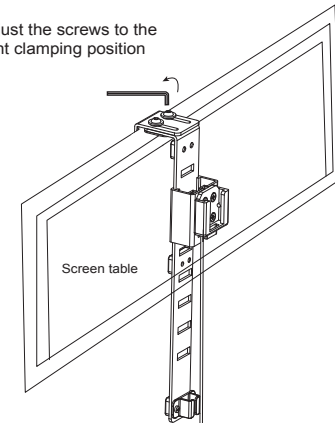

Hanging Cubicle Monitor Mount

VESA
75x75/100X100

	8kg(17.6lbs) max.
	13" - 27"(33-69cm) max.

CW-2834
User Manual

Tools Required (Not Included)

Product Diagram

Accessories

A	 S=4mm (x1)	 M6x8 (x2)
	 16X6.2X1.5 (x2)	 14X6.2X1 (x2)
B	 M4x12 (x4)	 M4x30 (x4)
	 13X5.5X16.5 (x4)	
C	 (x1)	
D	 (x2)	

Adjust the screws to the right clamping position

⑤

⑥

Note:
Select the right length to install