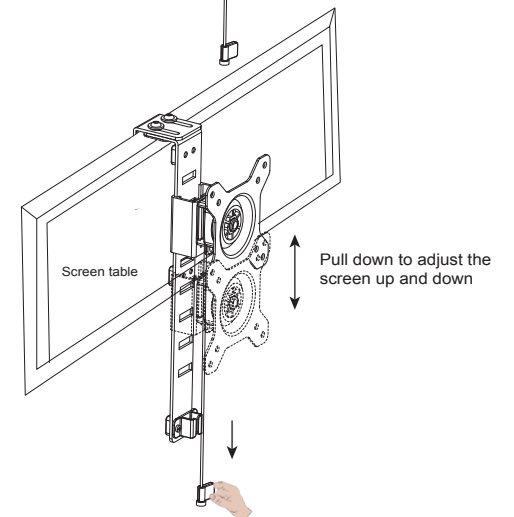

Hanging Cubicle Monitor Mount

VESA
75x75/100X100

	8kg(17.6lbs) max.
	13" - 27"(33-69cm) max.

CW-2834
User Manual

Tools Required (Not Included)

Product Diagram

Accessories

A	 S=4mm (x1)	 M6x8 (x2)
	 16X6.2X1.5 (x2)	 14X6.2X1 (x2)
B	 M4x12 (x4)	 M4x30 (x4)
	 13X5.5X16.5 (x4)	
C	 (x1)	
D	 (x2)	

Adjust the screws to the right clamping position

⑤

⑥

Note:
Select the right length to install