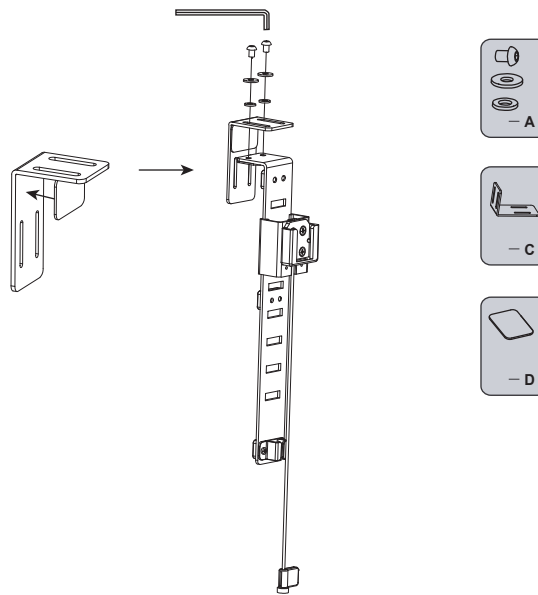

► Installation

①

②

②

OR

③

④

Adjust the screws to the right clamping position

⑤

⑥

Note:
Select the right length to install