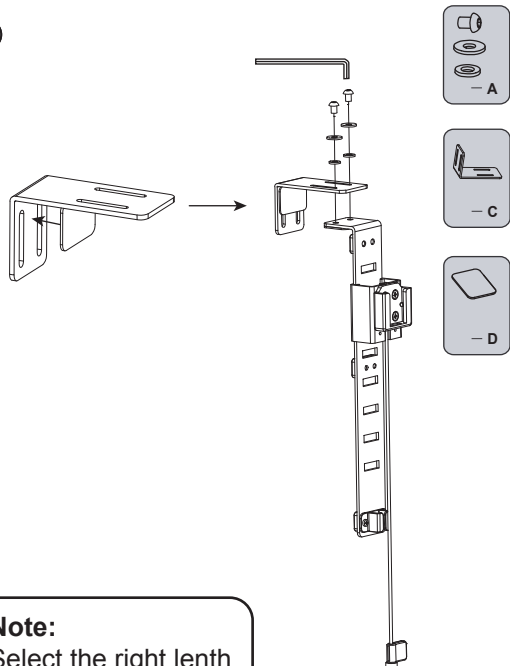

► Installation

①

②

②

OR

③

④

Adjust the screws to the right clamping position

⑤

⑥

Note:
Select the right length to install