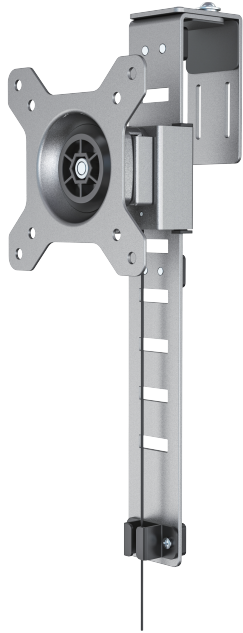

Hanging Cubicle Monitor Mount

VESA
75x75/100X100

	8kg(17.6lbs) max.
	13" - 27"(33-69cm) max.

CW-2834
User Manual

Tools Required (Not Included)

Product Diagram

Accessories

A	 S=4mm (x1)	 M6x8 (x2)
	 16X6.2X1.5 (x2)	 14X6.2X1 (x2)
B	 M4x12 (x4)	 M4x30 (x4)
	 13X5.5X16.5 (x4)	
C	 (x1)	
D	 (x2)	

Adjust the screws to the right clamping position

⑤

⑥

Note:
Select the right length to install