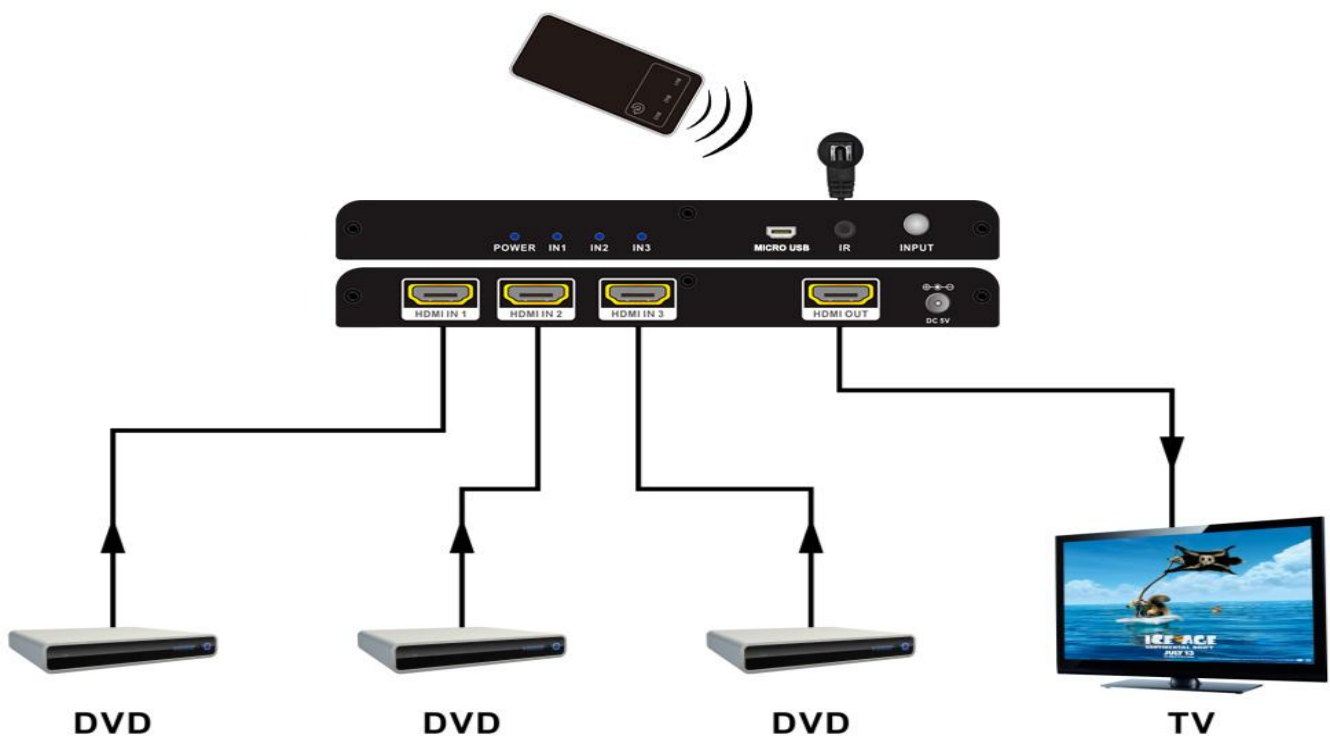

3 Input HDMI UHD Switcher

AC-1760 User Manual

Box Contents

1 x 3 Input HDMI UHD Switcher

1 x 5V/1A DC Power Supply Adaptor

1 x Remote Control

1 x IR Receiver cable

Operating Instructions

Connect the signal sources such as Blu-Ray Player, Play Station 3, satellite receivers and computers equipped with HDMI output interfaces with a short high-speed HDMI cable to the HDMI Switcher input.

Connect the HDMI outputs from the HDMI Switcher to high-definition display devices such as HD-LCD, HD-DLP and HD projectors with HDMI input interfaces. Use high-speed HDMI cables that are recommended for the distances that are required for each connection.

The Switcher is powered by an external power supply which is included. Connect power first to the source, then to the Switcher and then to each HD TV or projector.

Connection Diagram

1. **POWER LED:** This blue LED illuminates when the device is connected with power supply.
2. **IN LED:** These blue LED illuminate when the Source selected.
3. **MICRO USB:** Socket for micro USB connection.
4. **IR:** Remote control receiver, the 3.5mm socket for HDMI switcher IR extension.
5. **INPUT BUTTON:** Press this button to select the input source.