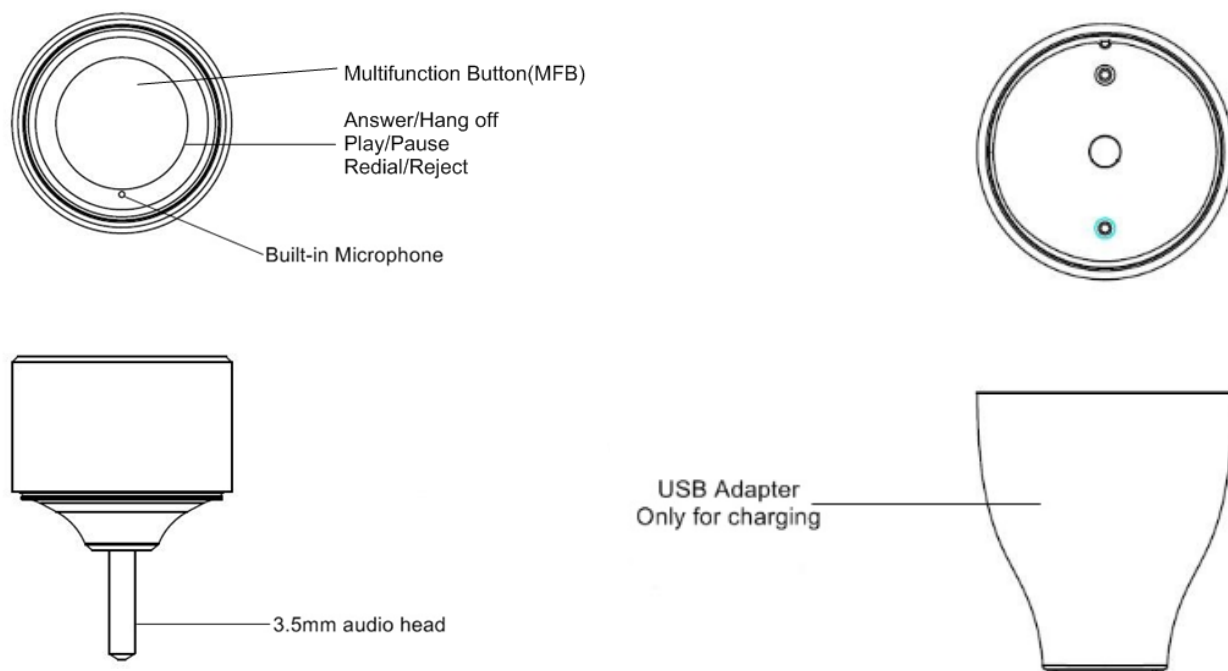

APPEARANCE

OPERATING INSTRUCTIONS

Using The Music Playing Function:

1. Plug the Bluetooth receiver 3.5mm head into your vehicle's FM radio or home speaker auxiliary port.
2. Long press and hold on the button for 5 seconds, the LED light begins to flash and prompt with "Power on"
3. Turn on your Bluetooth enabled devices and search new device named "AA-2105", then pair with this unit.
4. Turn on your music then you can enjoy the crystal-clear audio sounds.
5. Press MFB once to Play/Pause if you need it.

Using The Hands-Free Function:

1. Press MFB once to Answer/Hang off the phone call when there is incoming call.
2. Press MFB and hold 2 seconds to reject the phone call.
3. Press MFB twice to redial the last phone call.
4. Press MFB and hold 2 seconds to active Siri (only iOS), release when the beep is heard.
5. Press MFB and hold 2 seconds during conversation so as to hear the call with the device or the Phone.

Charging the Bluetooth Receiver:

1. When the battery power is low, the relative prompt will appear and its status will also display on your phone (iSO/Android).
2. It starts the charging when two parts hooked, plug the USB adapter to charging port, and it will be fully charged within 2.5 hours.

CAUTION! This device can't work while charging.